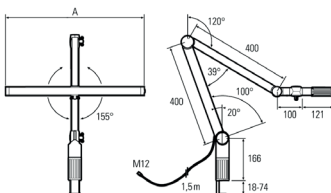

Lampenlebensdauer in Betriebstunden (L80/B10)