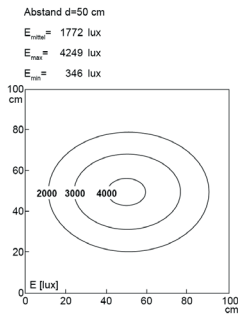

Order number:	120710-02
Model:	UNILED II Gelenkarm (adjustable arm)
Type:	LED adjustable arm luminaire
Illuminant:	SMD LED
Power consumption:	~27 W
Lamp luminous flux:	3217 lm
Lamp luminous efficiency:	ca. 131 lm/W
Light distribution:	direct
Light colour:	daylight white (5200 - 5700K)
Connected load:	24V DC \pm 10%
Power supply:	included external PSU 100-240V AC
Connection (connector):	M12 A-type encoded
Connected load PSU:	100-240V AC
Connection PSU:	EURO plug to connector M12
Degree of protection:	IP40
Class of protection:	III
Glare-free	opal white
Beam angle (optics):	100°
Operating temperature:	-10... +60 °C
Colour rendering (Ra):	> 85
Lamps lifetime:	> 60,000 h
Housing material:	aluminium / plastics
Cover material:	Makrolon®
Head width [A]:	548 mm
Length adjustable arms:	2x 400 mm
Weight (net):	2250 g
Gross weight:	3950 g
Risk group (DIN EN 62471):	free group
Mounting accessories:	included table clamp
Dimmable:	internal dimmer with memory function
Made in:	Germany
Feature:	dimmable, large radius