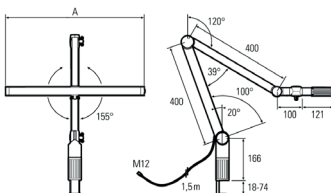

Lampenlebensdauer in Betriebstunden (L80/B10)

LED Arbeitsplatzleuchte
LED workplace luminaire

**UNILED II Gelenkarm (adjustable arm), dimmable,
5200-5700K, luminaire head width 548 mm**

Item number: 120710-02
EAN: 4260556620282

Order number:	120710-02
Model:	UNILED II Gelenkarm (adjustable arm)
Type:	LED adjustable arm luminaire
Illuminant:	SMD LED
Power consumption:	~27 W
Lamp luminous flux:	3217 lm
Lamp luminous efficiency:	ca. 131 lm/W
Light distribution:	direct
Light colour:	daylight white (5200 - 5700K)
Connected load:	24V DC \pm 10%
Power supply:	included external PSU 100-240V AC
Connection (connector):	M12 A-type encoded
Connected load PSU:	100-240V AC
Connection PSU:	EURO plug to connector M12
Degree of protection:	IP40
Class of protection:	III
Glare-free	opal white
Beam angle (optics):	100°
Operating temperature:	-10... +60 °C
Colour rendering (Ra):	> 85
Lamps lifetime:	> 60,000 h
Housing material:	aluminium / plastics
Cover material:	Makrolon®
Head width [A]:	548 mm
Length adjustable arms:	2x 400 mm
Weight (net):	2250 g
Gross weight:	3950 g
Risk group (DIN EN 62471):	free group
Mounting accessories:	included table clamp
Dimmable:	internal dimmer with memory function
Made in:	Germany
Feature:	dimmable, large radius