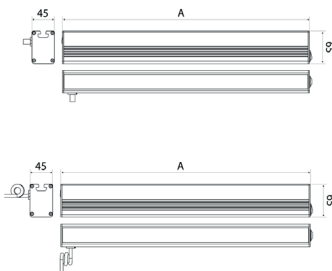

Lampenlebensdauer in Betriebstunden (L80/B10)

LED Arbeitsplatzleuchte
LED workplace luminaire

**PROFILED AC, 900 mm,
micro prisms cover, 220-240V AC**

Item number: 150614-03
EAN: 4260556623863

Order number:	150614-03
Model:	PROFILED
Type:	profiled luminaire with t-slot backsided
Illuminant:	SMD LED
Power consumption:	~27 W
Lamp luminous flux:	3150 lm
Lamp luminous efficiency:	145 lm/W
Light distribution:	direct
Light colour:	daylight white (5200 - 5700K)
Connected load:	90-305V AC ± 10%, 50-60 Hz
Power supply:	inbuilt
Connection (connector):	connection cable 3 m with angled SHUKO plug
Degree of protection:	IP40
Class of protection:	I
Glare-free	micro prisms
Beam angle (optics):	100°
Operating temperature:	-10... +45 °C
Colour rendering (Ra):	> 85
Lamps lifetime:	> 50,000 h
Housing material:	aluminium
Cover material:	plastics
Height [B] x Width [C]:	65 mm x 45 mm
Length [A]:	900 mm
Weight (net):	2200 g
Gross weight:	2750 g
Risk group (DIN EN 62471):	free group
Mounting accessories:	optional
Marking:	CE
Made in:	Germany
Feature:	universal luminaire